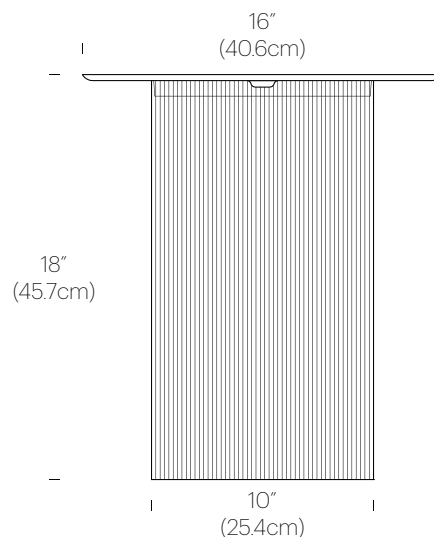

SPECIFICATIONS

Voltage: 120-240V 50/60Hz
Power Consumption: 6W
Color Temperature: 2700-2200K
Luminosity: 280 Lumens
Luminaire Efficacy: 47 Lumens/Watt
Color Rendition Index: 90 CRI
Cable length: 6' (183cm)

BLACK

DIMENSIONS

CAROUSEL FLOOR

PACKAGING WEIGHTS AND DIMENSIONS

Carousel Floor:	3.5LBS	17" X 17" X 20"
(Base)	1.6KG	43cm X 43cm X 51cm

PRODUCT CODES

Carousel Floor (Black/Bronze):	CARO FLR BRZ 16 BLK EU
Carousel Floor (Black/Clear):	CARO FLR CLR 16 BLK EU
Carousel Floor (White/Bronze):	CARO FLR BRZ 16 WHT EU
Carousel Floor (White/Clear):	CARO FLR CLR 16 WHT EU
Carousel Floor (Terracotta/Bronze):	CARO FLR BRZ 16 TER EU
Carousel Floor (Terracotta/Clear):	CARO FLR CLR 16 TER EU