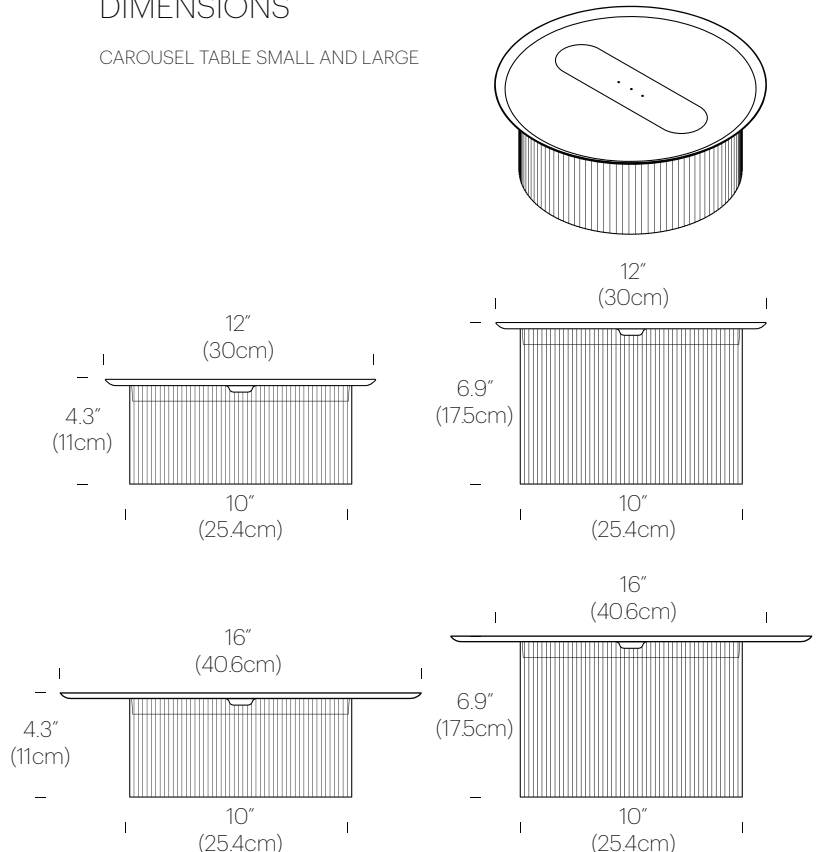

TERRACOTTA

WHITE

BLACK

DIMENSIONS

CAROUSEL TABLE SMALL AND LARGE

CAROUSEL FLOOR

DESCRIPTION

Carousel blurs the line between ambiance and utility combining a low setting wireless charging tray surface for your mobile devices with warm, glare-free illumination. It's low profile LED light module is discreetly concealed below its mating tray and suspended atop a transparent fluted acrylic cylinder diffuser that radiates mesmerizing light patterns onto the table surface below. Perfectly suited for desktop or bedside use, Carousel embodies a uniquely hybrid perspective on what a personal light can be. The base diffuser is offered in both clear and bronze tint and can be paired with a spun steel tray in Matte White, Terracotta, and Black.

SPECIFICATIONS

Voltage: 120-240V 50/60Hz
Power Consumption: 6W
Color Temperature: 2700-2200K
Luminosity: 280 Lumens
Luminaire Efficacy: 47 Lumens/Watt
Color Rendition Index: 90 CRI
Cable length: 6' (183cm)

BLACK

DIMENSIONS

CAROUSEL FLOOR

PACKAGING WEIGHTS AND DIMENSIONS

Carousel Floor:	3.5LBS	17" X 17" X 20"
(Base)	1.6KG	43cm X 43cm X 51cm

PRODUCT CODES

Carousel Floor (Black/Bronze):	CARO FLR BRZ 16 BLK EU
Carousel Floor (Black/Clear):	CARO FLR CLR 16 BLK EU
Carousel Floor (White/Bronze):	CARO FLR BRZ 16 WHT EU
Carousel Floor (White/Clear):	CARO FLR CLR 16 WHT EU
Carousel Floor (Terracotta/Bronze):	CARO FLR BRZ 16 TER EU
Carousel Floor (Terracotta/Clear):	CARO FLR CLR 16 TER EU